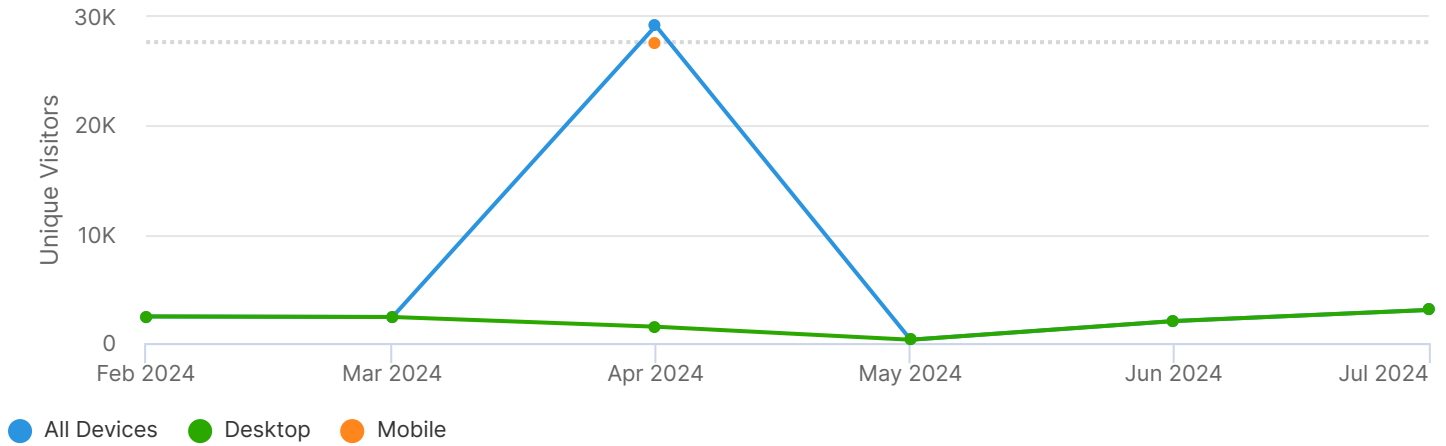

www.katoelectrical.com | All Devices | Worldwide | Last 6 months