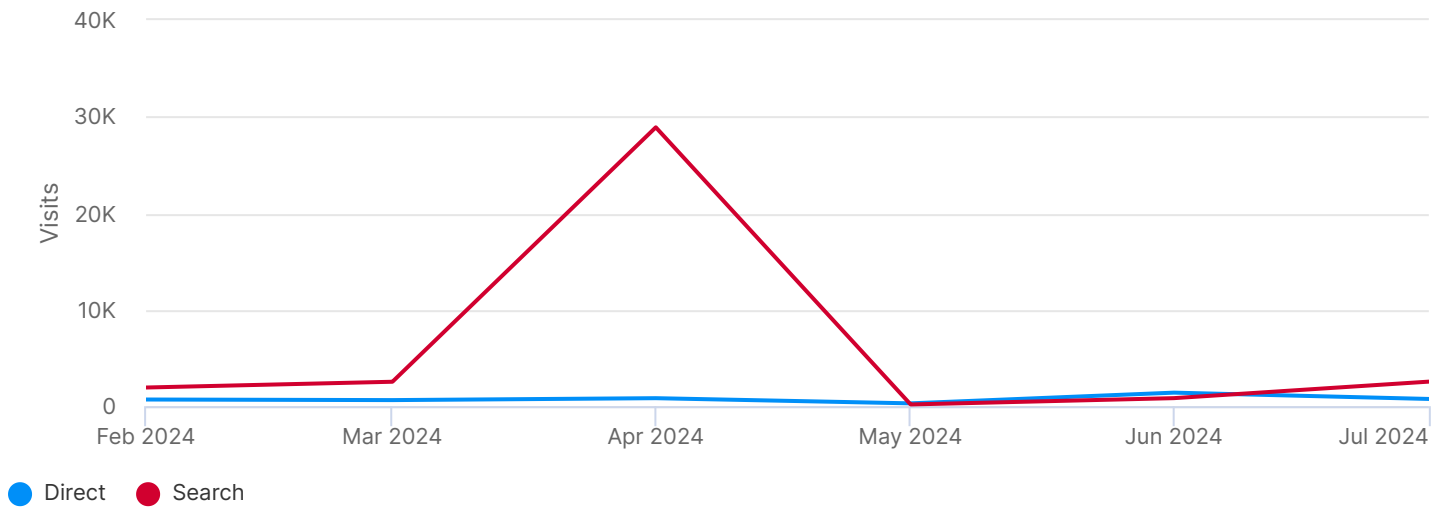

Traffic Analytics: Traffic Sources Trend By Type

www.katoelectrical.com | All Devices | Worldwide | Last 6 months