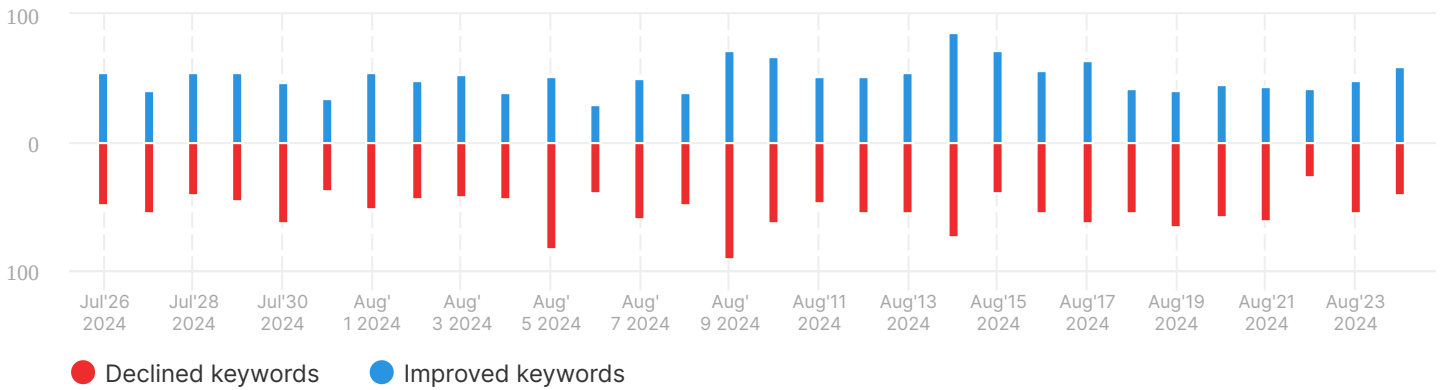

Improved vs Declined Organic Keywords

CA | Domain | katoelectrical.com | Last month