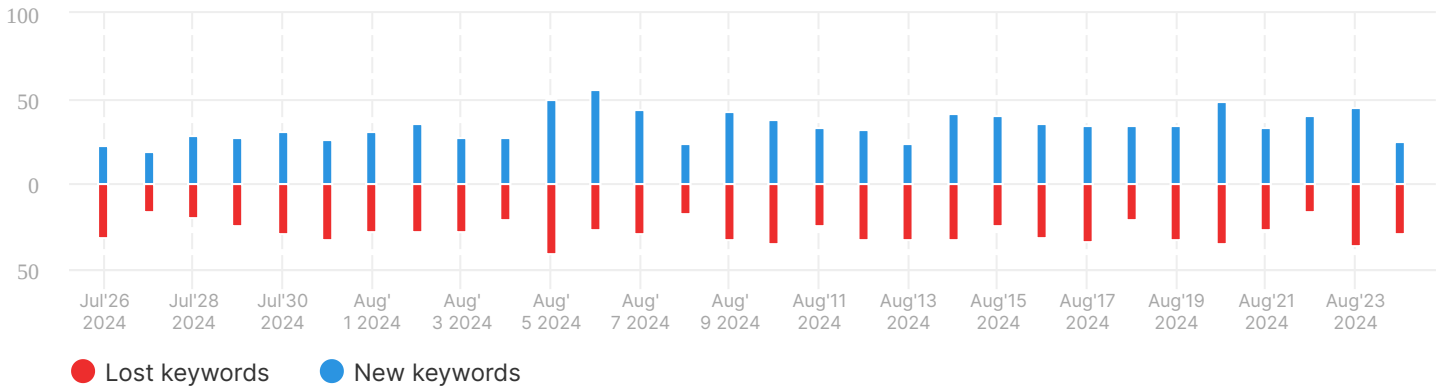

Keywords

New vs Lost Organic Keywords

CA | Domain | katoelectrical.com | Last month | Organic