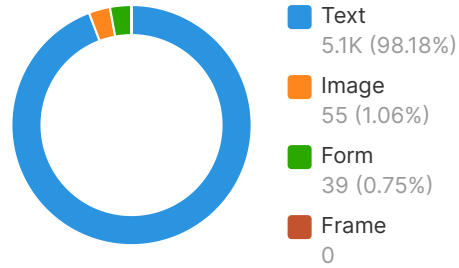

Backlinks

Backlinks: Summary

Root Domain: www.katoelectrical.com

5.1K TOTAL BACKLINKS

Referring Domains 581

Referring IPs 709

Backlinks: Types

Root Domain: www.katoelectrical.com